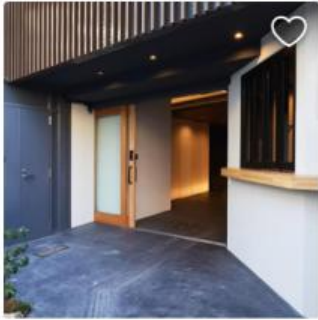

Risk free: You can cancel later, so lock in this great price today.

3 nights, 1 adult

¥24,000

Additional charges may apply

[Choose your room >](#)

HOTEL JIDAI

Fabulous 8.8
52 reviews

[Shimogyo Ward, Kyoto](#) · [Show on map](#) · 0.3 km from map centre