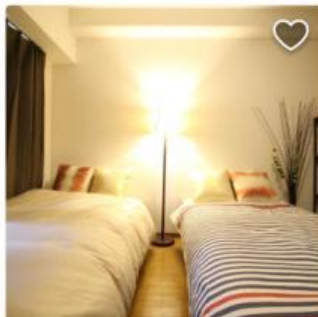

Apartment Kyoto Kotobuki / Vacation STAY 4401

[Shimogyo Ward, Kyoto](#) · [Show on map](#) · 0.4 km from map centre

Apartment - 2 people

1 bedroom

2 single beds • 1 futon bed

30 m²

FREE cancellation

Risk free: You can cancel later, so lock in this great price today.

3 nights, 1 adult

¥41,370

includes taxes and charges

[See availability >](#)