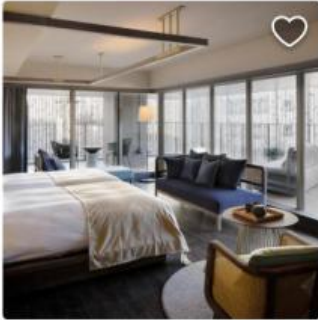

6 nights, 1 adult

¥83,720

Additional charges may apply

Choose your room >

Rinn Miyagawacho Grande ★★★

Higashiyama Ward, Kyoto · [Show on map](#) · 0.2 km from "Shijō Kawaramachi, Inaricho, Shimog..."

Superb 9.2
86 reviews
Location 9.5

Standard Double Room – 2
1 double bed

6 nights, 1 adult
¥66,080
includes taxes and charges

Choose your room >

GOOD NATURE HOTEL KYOTO ★★★★★

Shimogyo Ward, Kyoto · [Show on map](#) · 0.1 km from "Shijō Kawaramachi, Inaricho, Shimog..."