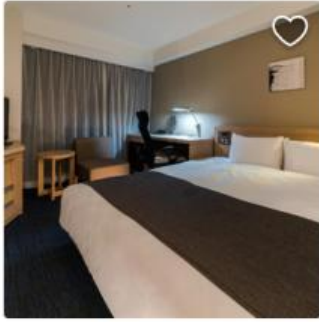

6 nights, 1 adult
¥102,248
 Additional charges may apply

Choose your room >

Daiwa Roynet Hotel Kyoto Shijo Karasuma

Very good 8.5
1,791 reviews

★★★★

[Shimogyo Ward, Kyoto](#) · [Show on map](#) ·

0.3 km from "Shijō Karasuma, D Bus Stop, City Bus, ...