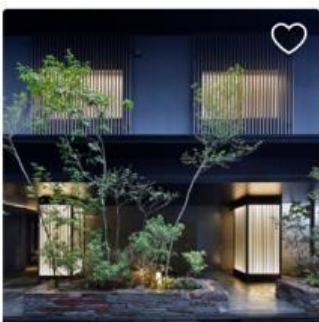

Risk free: You can cancel later, so lock in this great price today.

6 nights, 1 adult

¥70,120

Additional charges may apply

Choose your room >

Near Shijyo down town 四条 (downtown) 近辺のホテル

Hotel Resol Kyoto Kawaramachi Sanjo ★★★