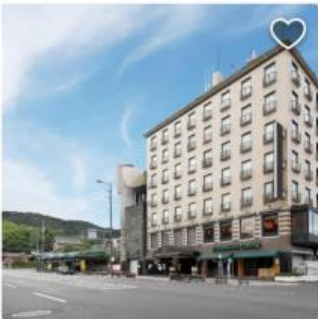

APA Hotel Kyoto Gion Excellent ★★★

Higashiyama Ward, Kyoto · [Show on map](#) · 2.5 km from centre

Very good 8.0
1,239 reviews

Reservation possible without a credit card

Great value

Single Room - Smoking – 1
1 single bed

6 nights, 1 adult
¥55,000
Additional charges may apply

FREE cancellation • No prepayment needed
Risk free: You can cancel later, so lock in this great price today.

Choose your room >